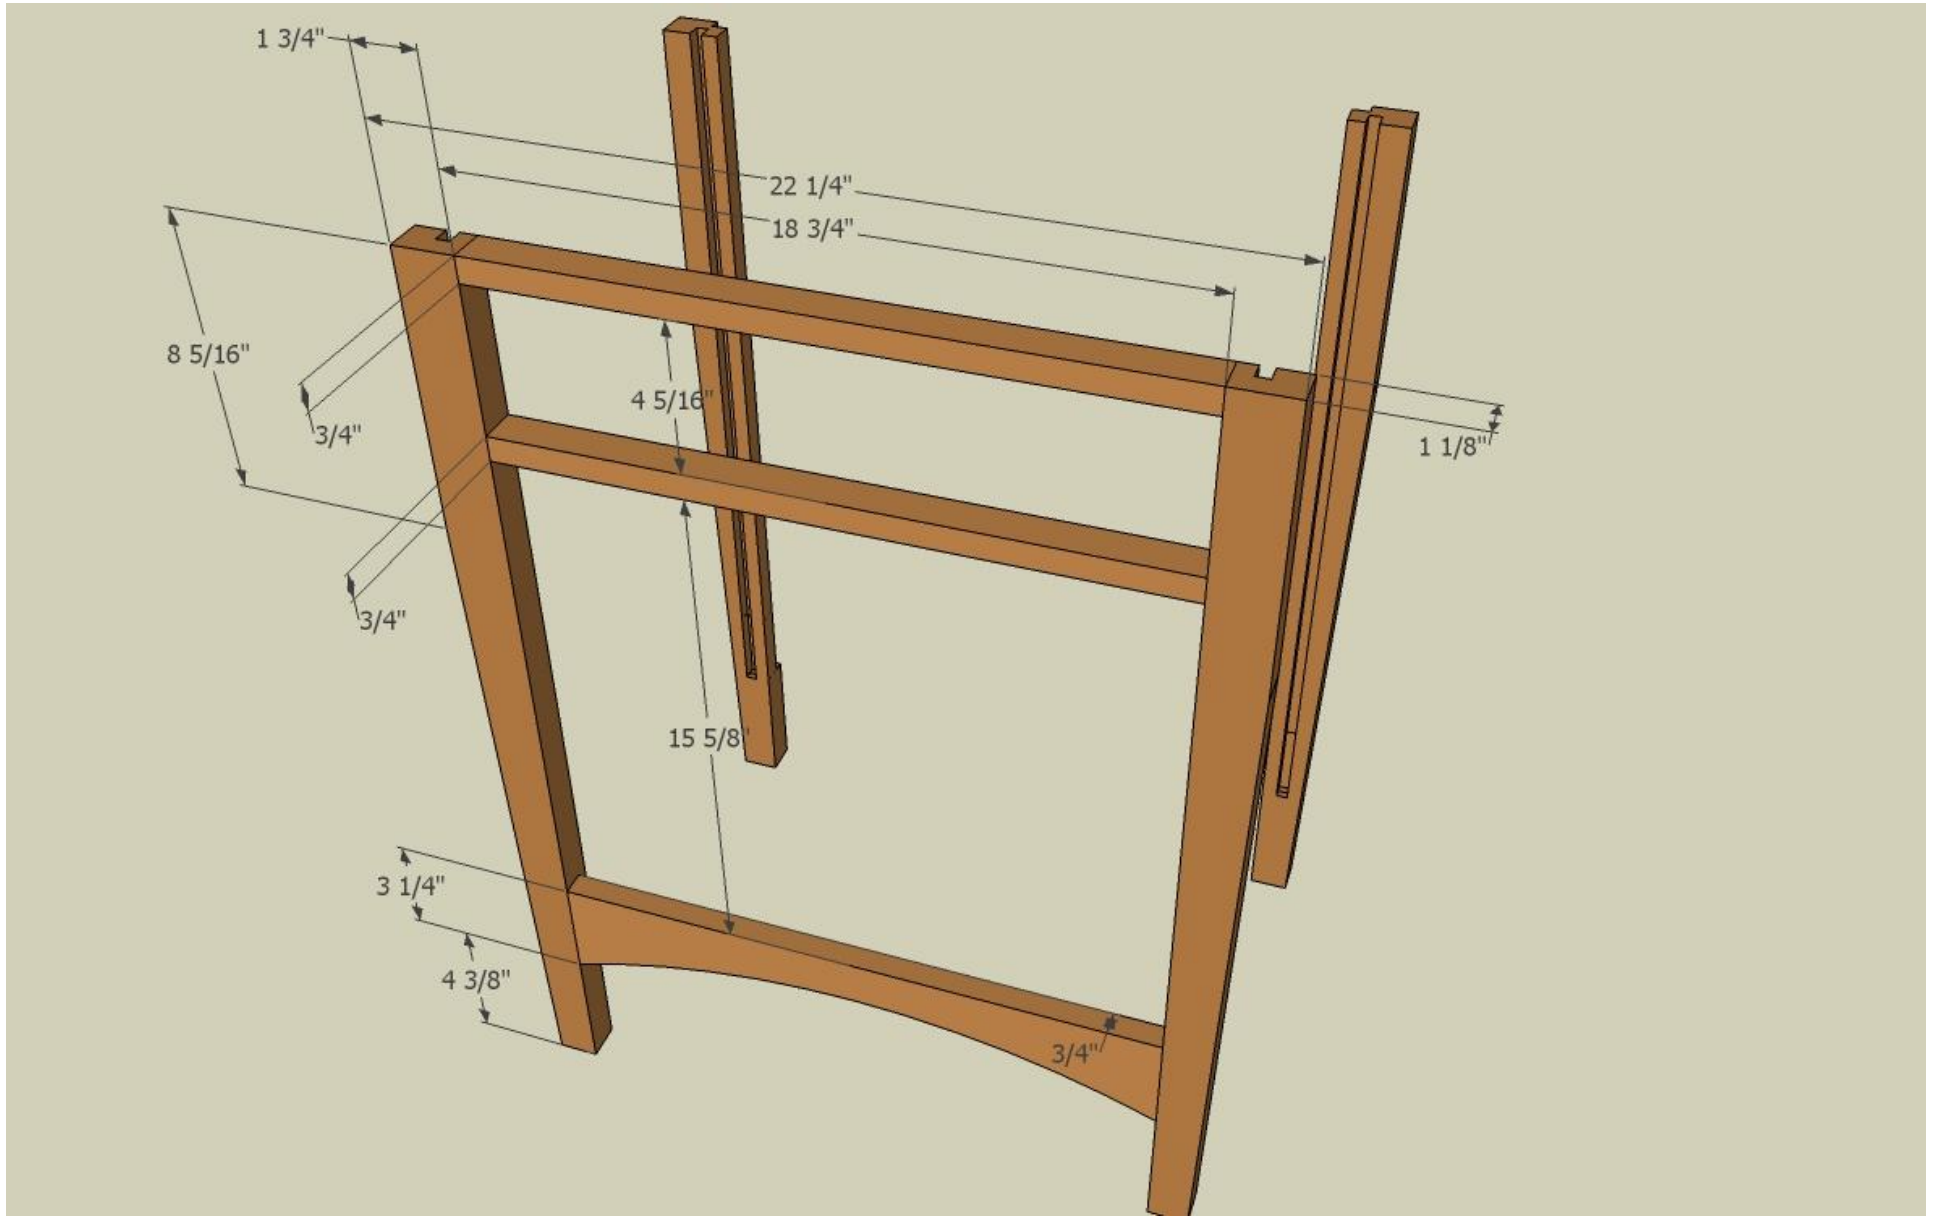

Stickley Style Night Stand by John W. Nixon

February 12, 2009

<http://www.EagleLakeWoodworking.com> © 2009