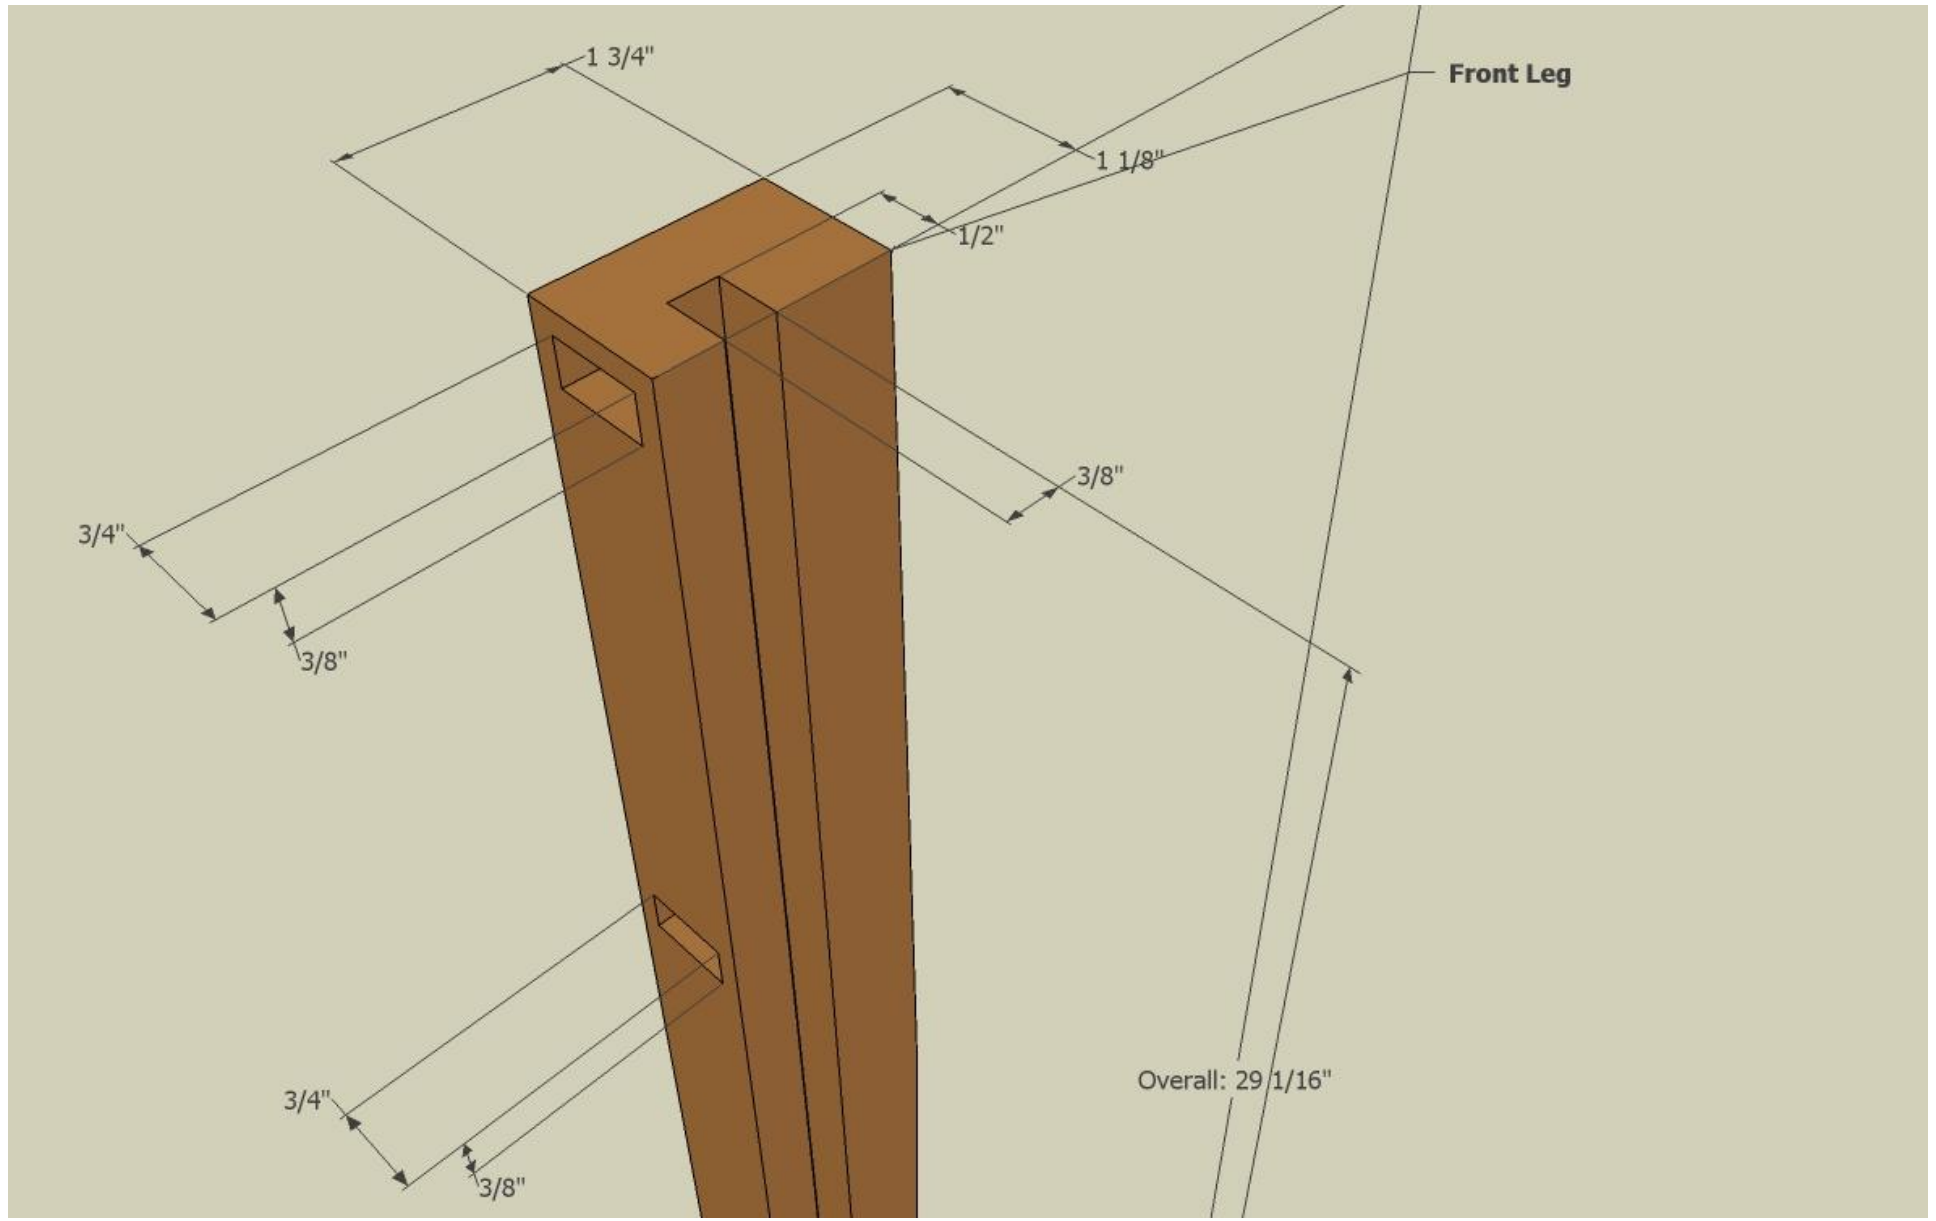

Stickley Style Night Stand by John W. Nixon

February 12, 2009

<http://www.EagleLakeWoodworking.com> © 2009

Stickley Style Night Stand by John W. Nixon

February 12, 2009

Stickley Style Night Stand by John W. Nixon