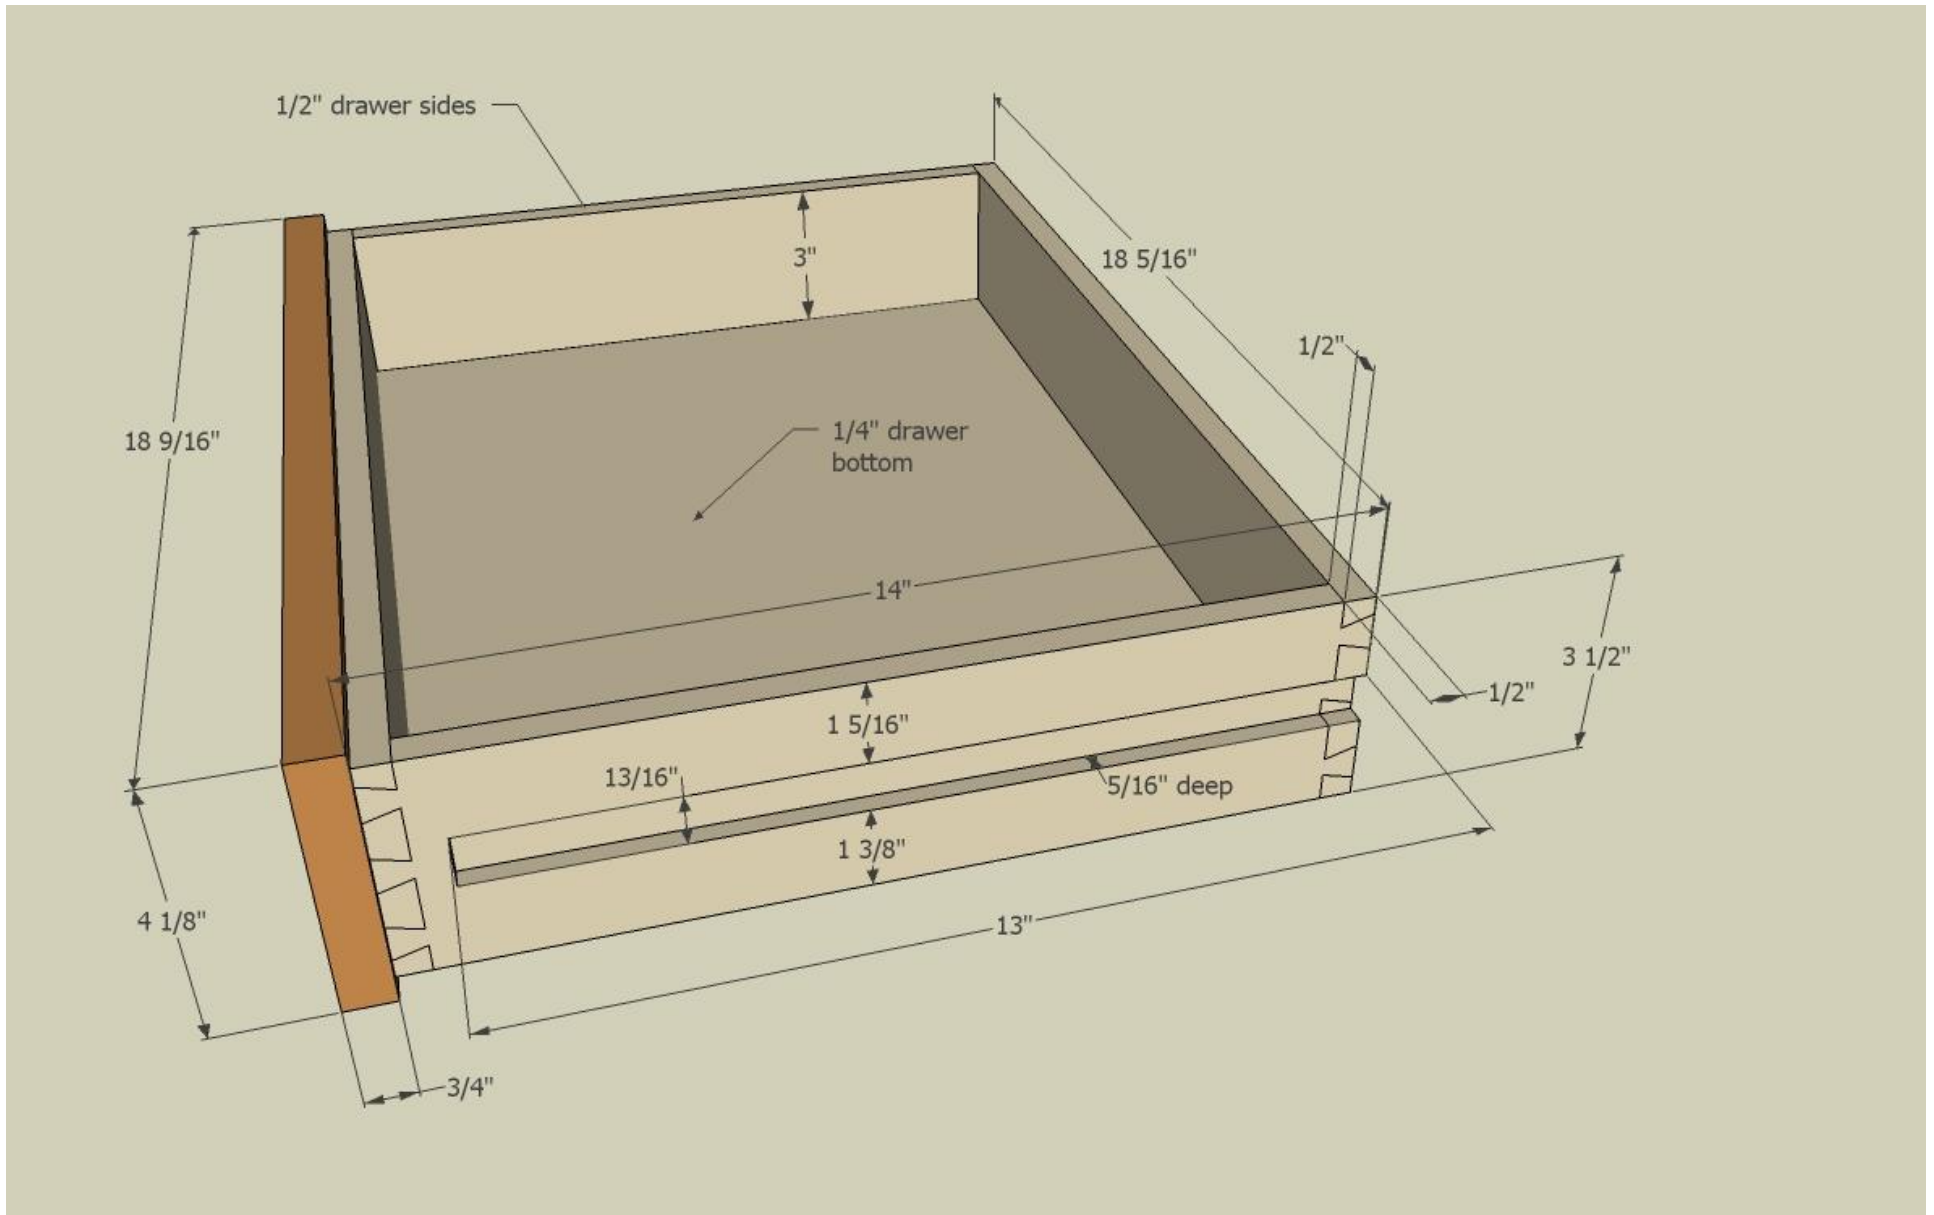

Stickley Style Night Stand by John W. Nixon

February 12, 2009

<http://www.EagleLakeWoodworking.com> © 2009