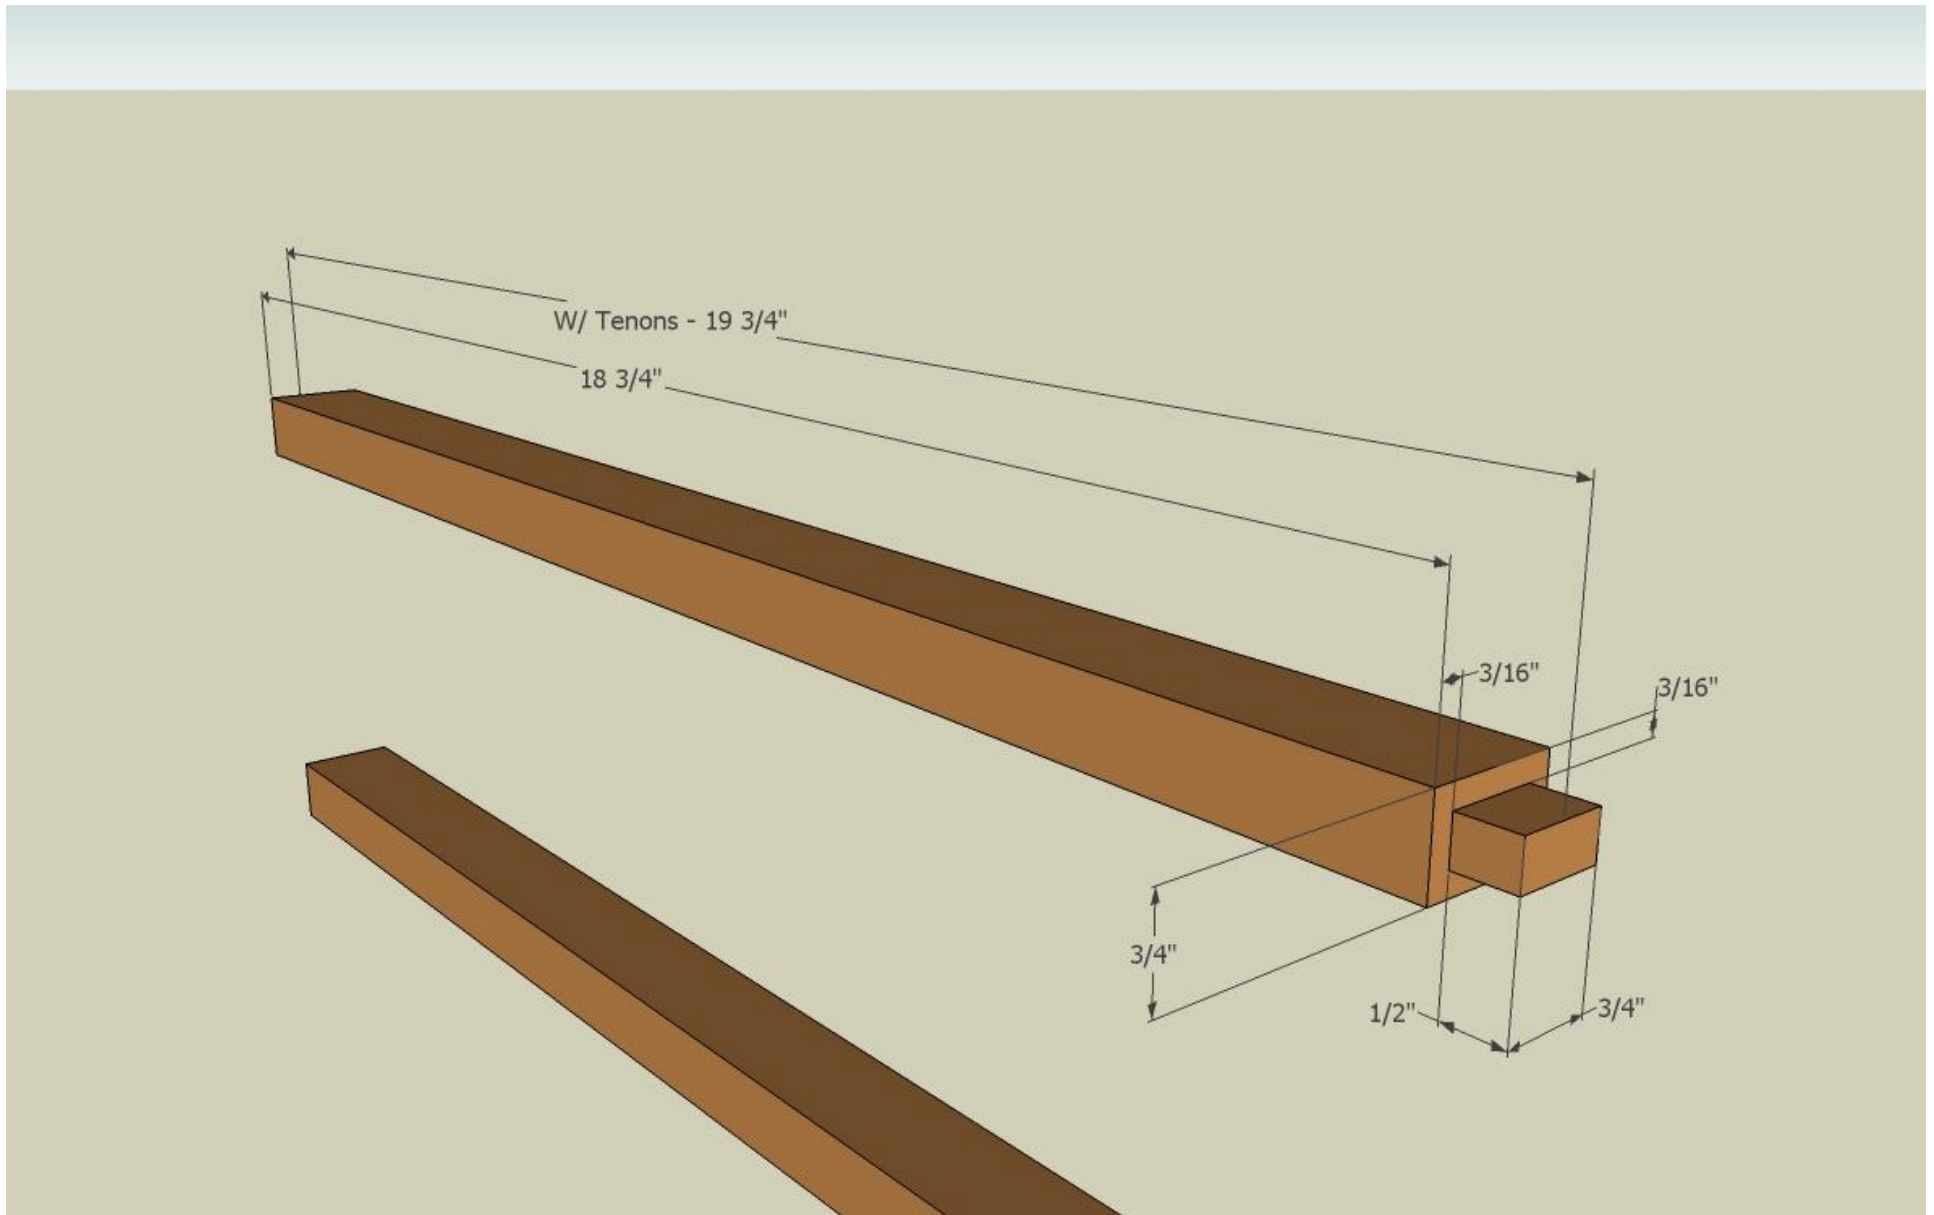

February 12, 2009

Stickley Style Night Stand by John W. Nixon

February 12, 2009

<http://www.EagleLakeWoodworking.com> © 2009

Stickley Style Night Stand by John W. Nixon

February 12, 2009

Stickley Style Night Stand by John W. Nixon