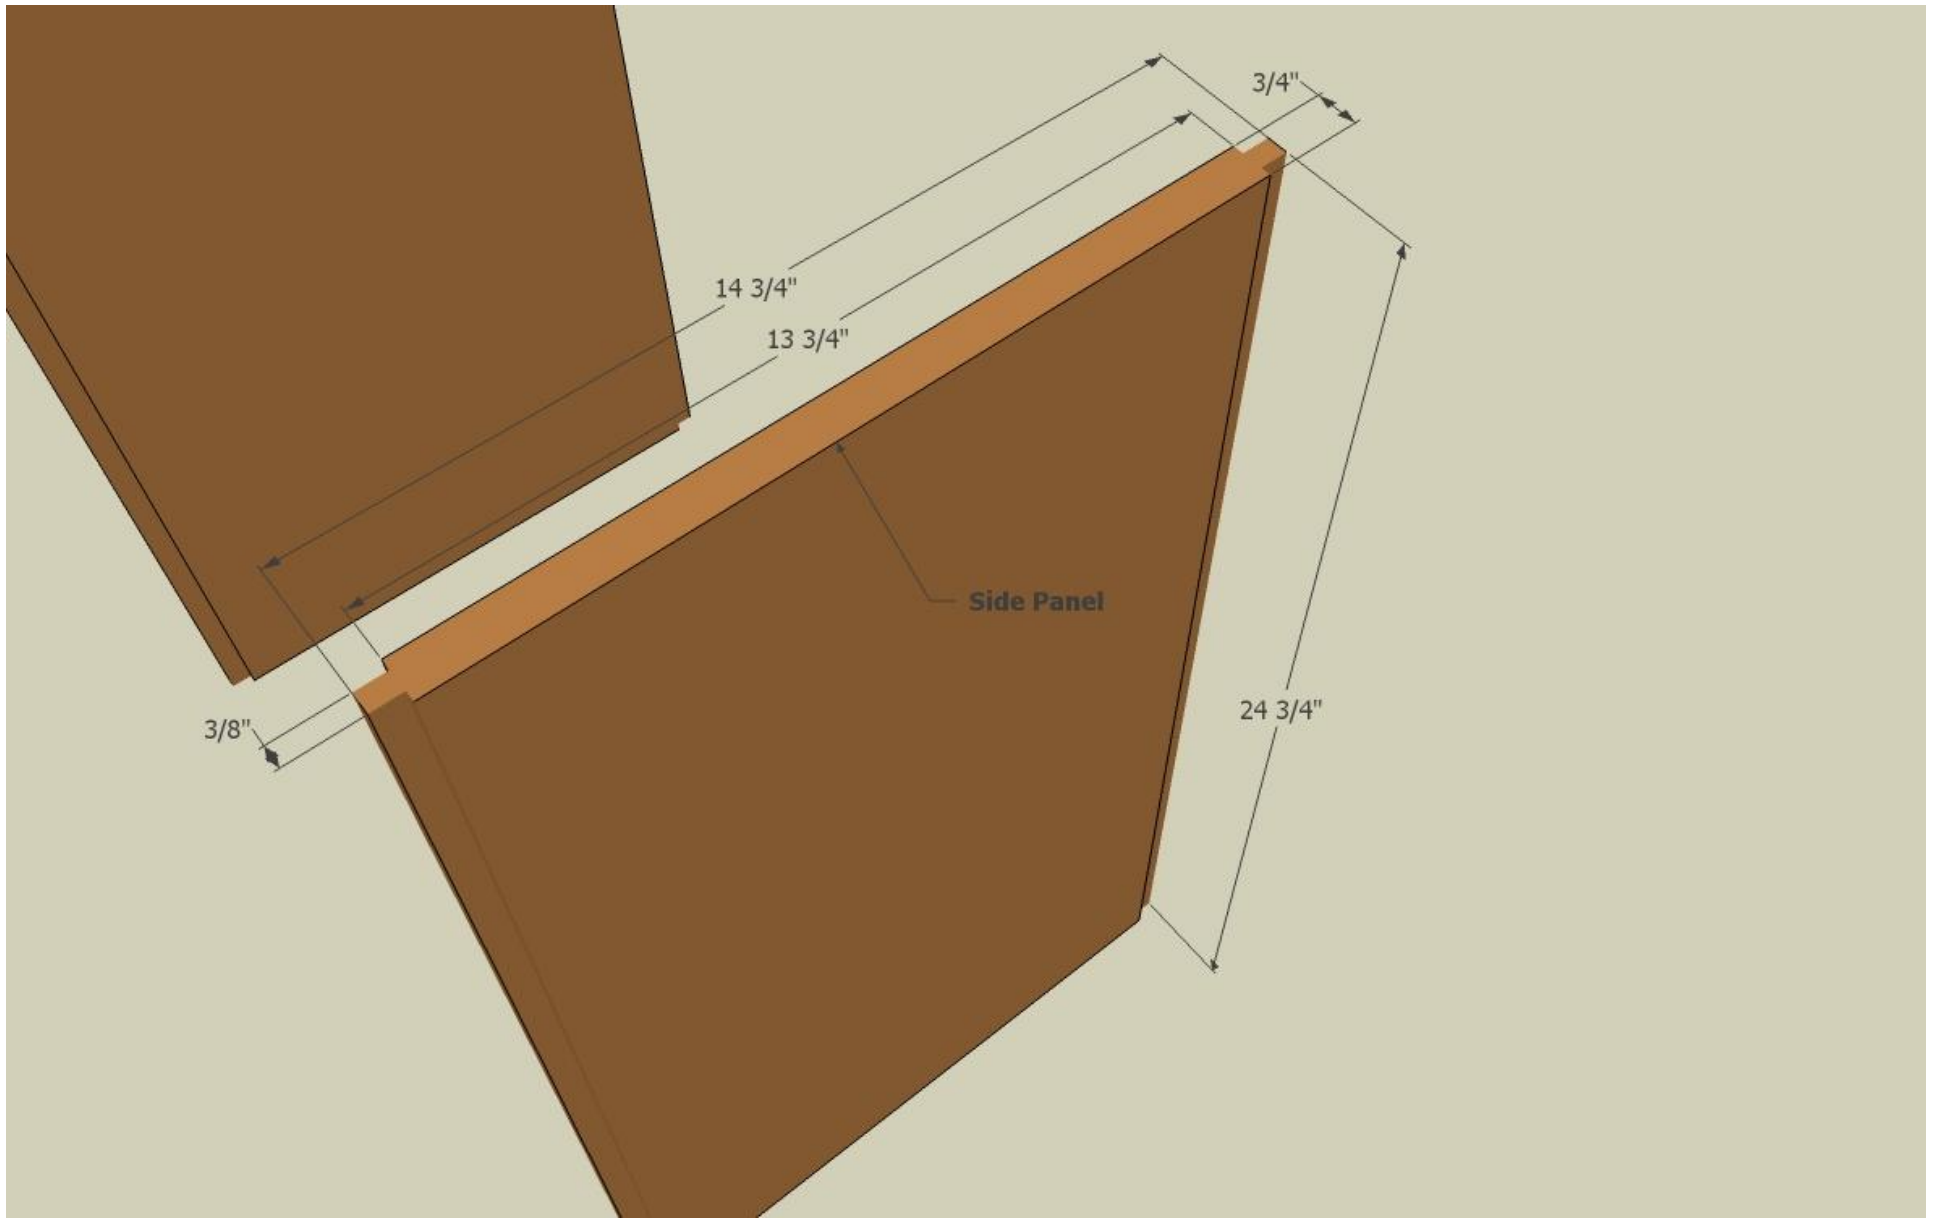

February 12, 2009

<http://www.EagleLakeWoodworking.com> © 2009

Stickley Style Night Stand by John W. Nixon

February 12, 2009

<http://www.EagleLakeWoodworking.com> © 2009

Stickley Style Night Stand by John W. Nixon