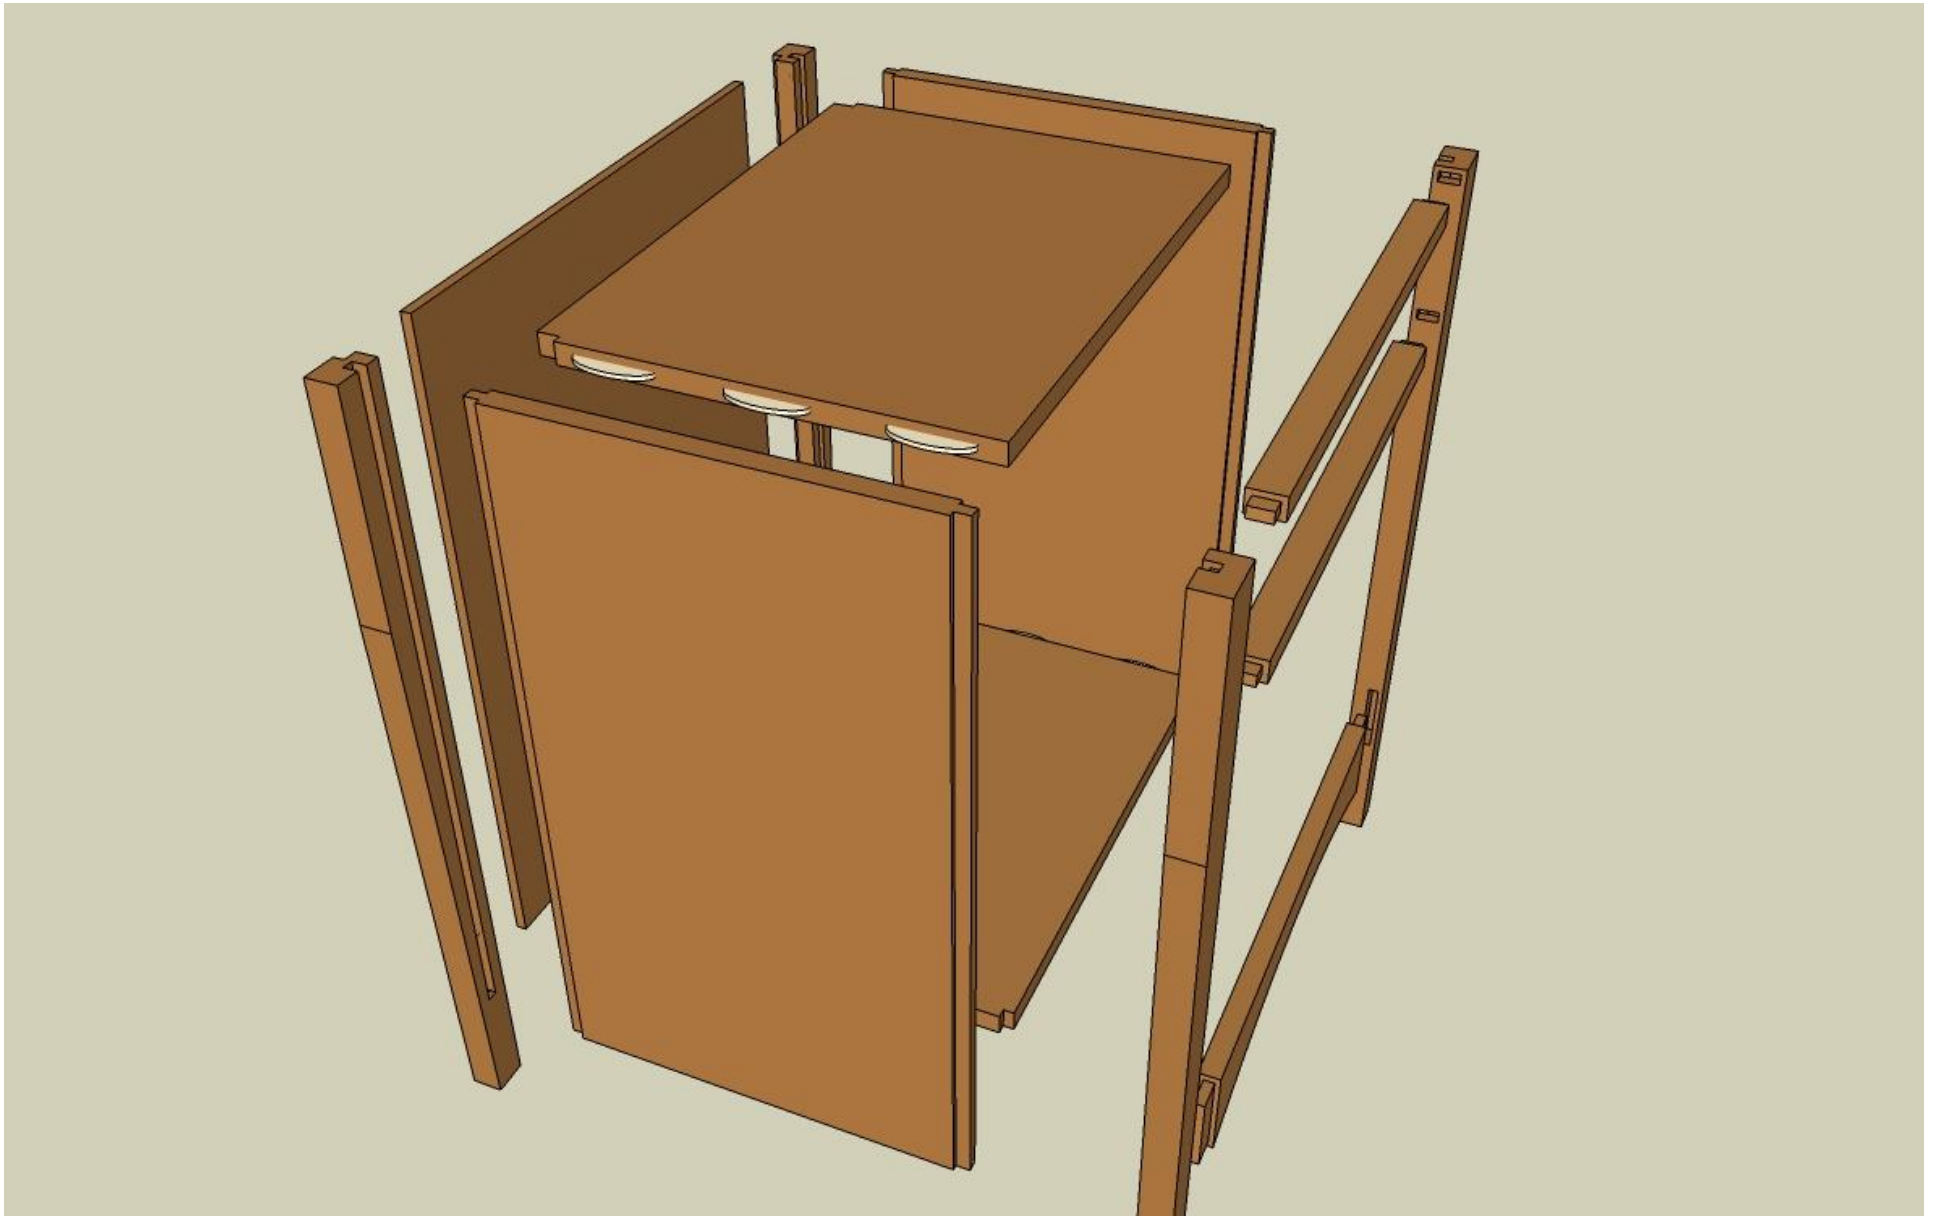

February 12, 2009

<http://www.EagleLakeWoodworking.com> © 2009

Stickley Style Night Stand by John W. Nixon

February 12, 2009

<http://www.EagleLakeWoodworking.com> © 2009

Stickley Style Night Stand by John W. Nixon