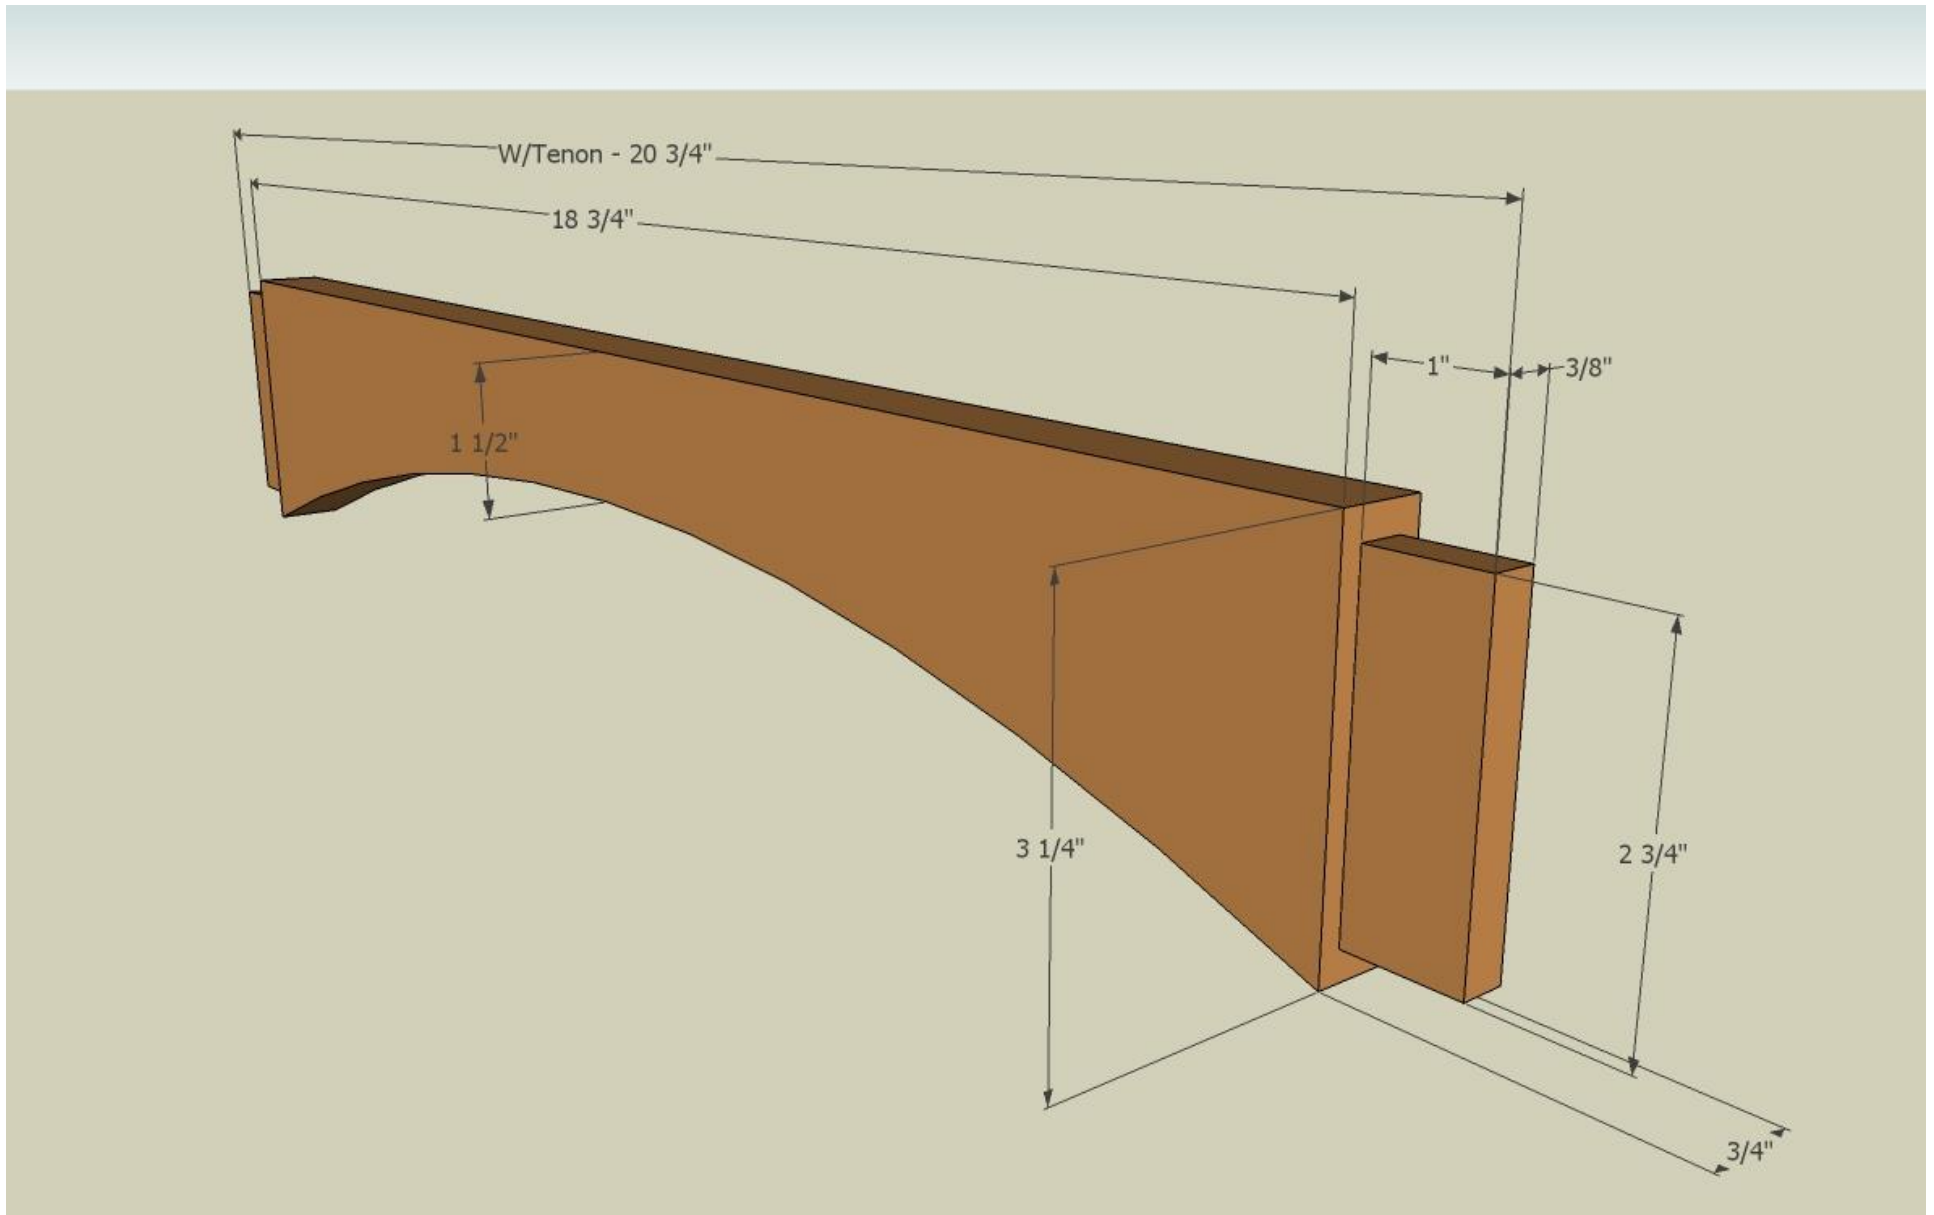

February 12, 2009

Stickley Style Night Stand by John W. Nixon

February 12, 2009

<http://www.EagleLakeWoodworking.com> © 2009

Stickley Style Night Stand by John W. Nixon

February 12, 2009

Stickley Style Night Stand by John W. Nixon