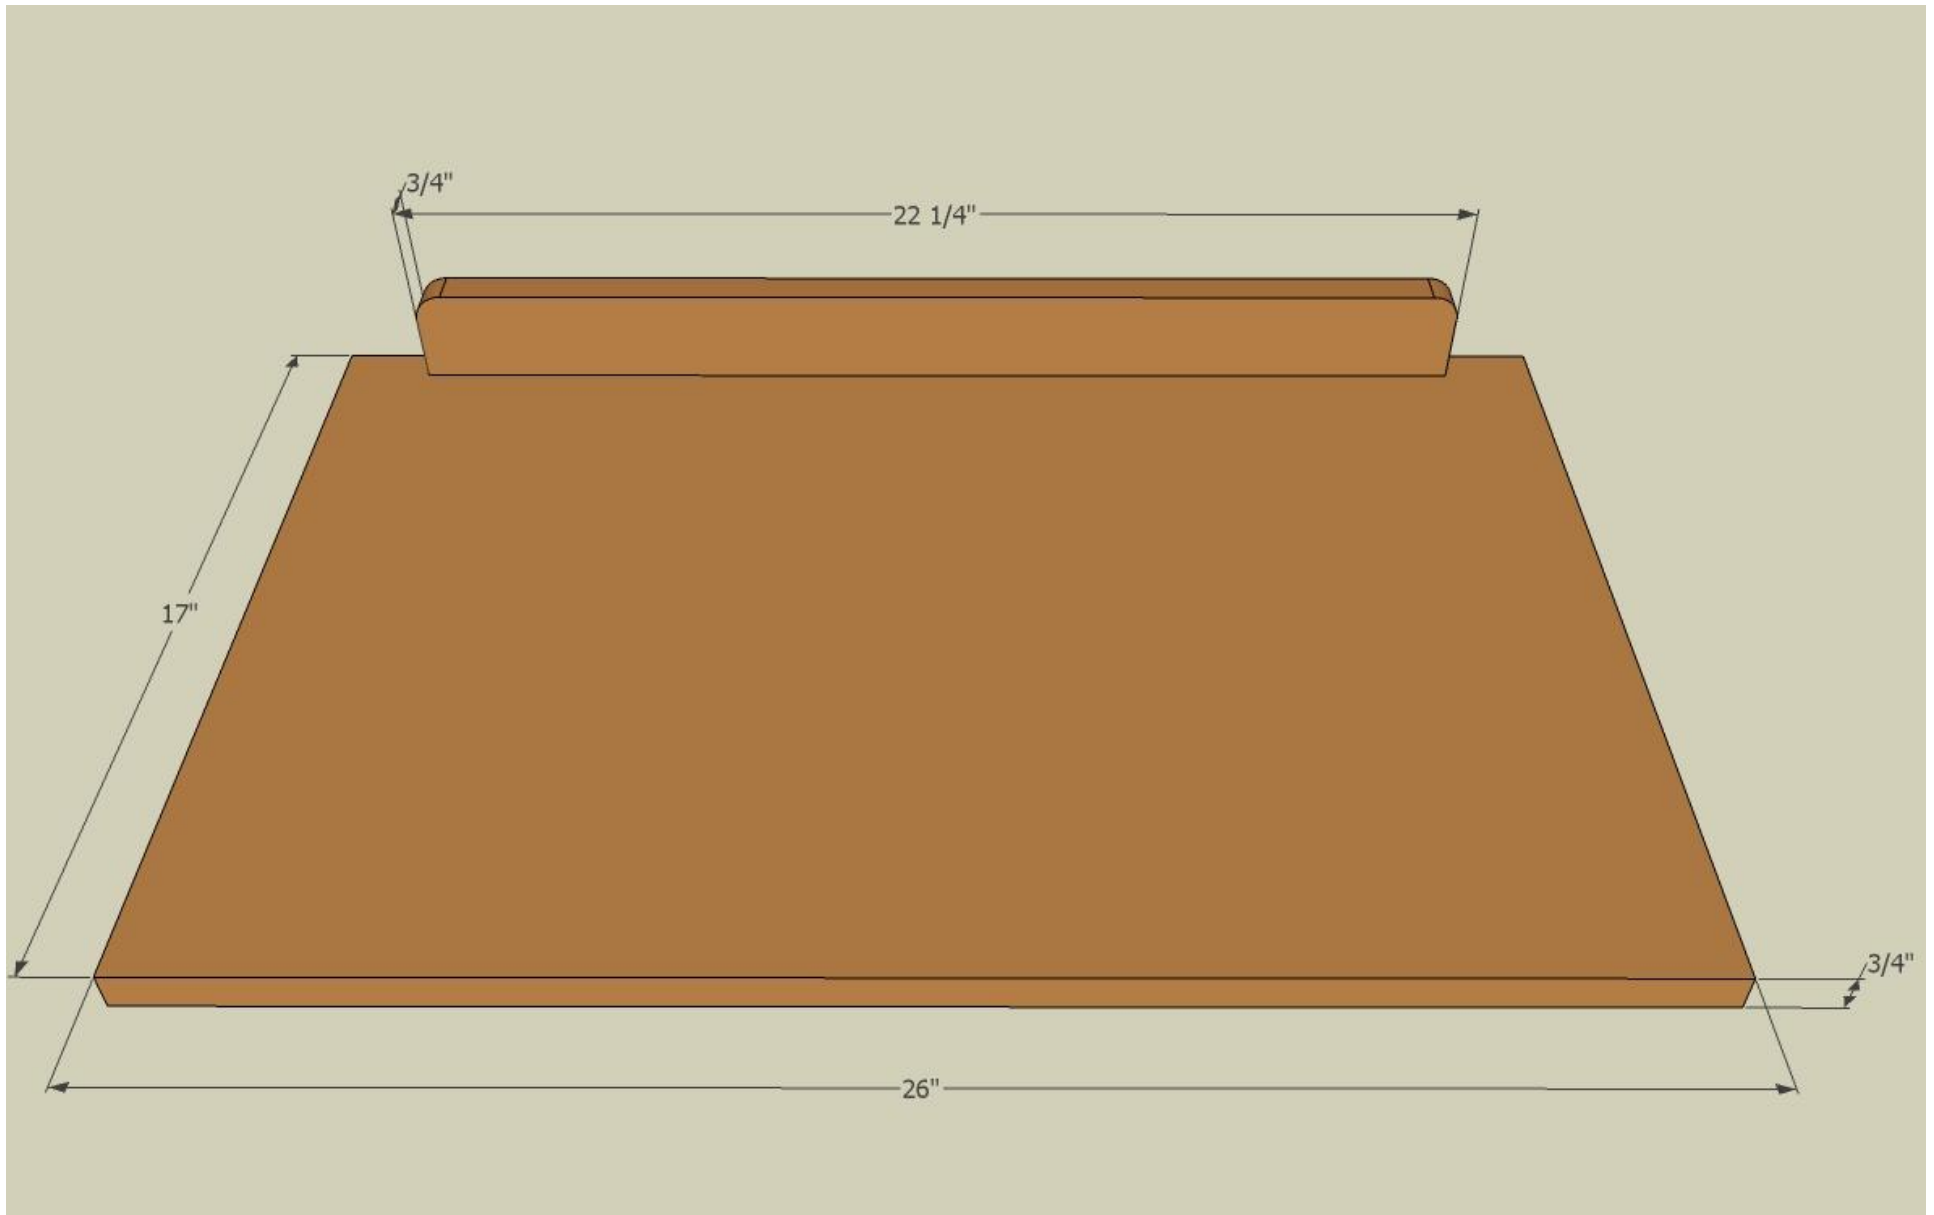

Stickley Style Night Stand by John W. Nixon

February 12, 2009

<http://www.EagleLakeWoodworking.com> © 2009