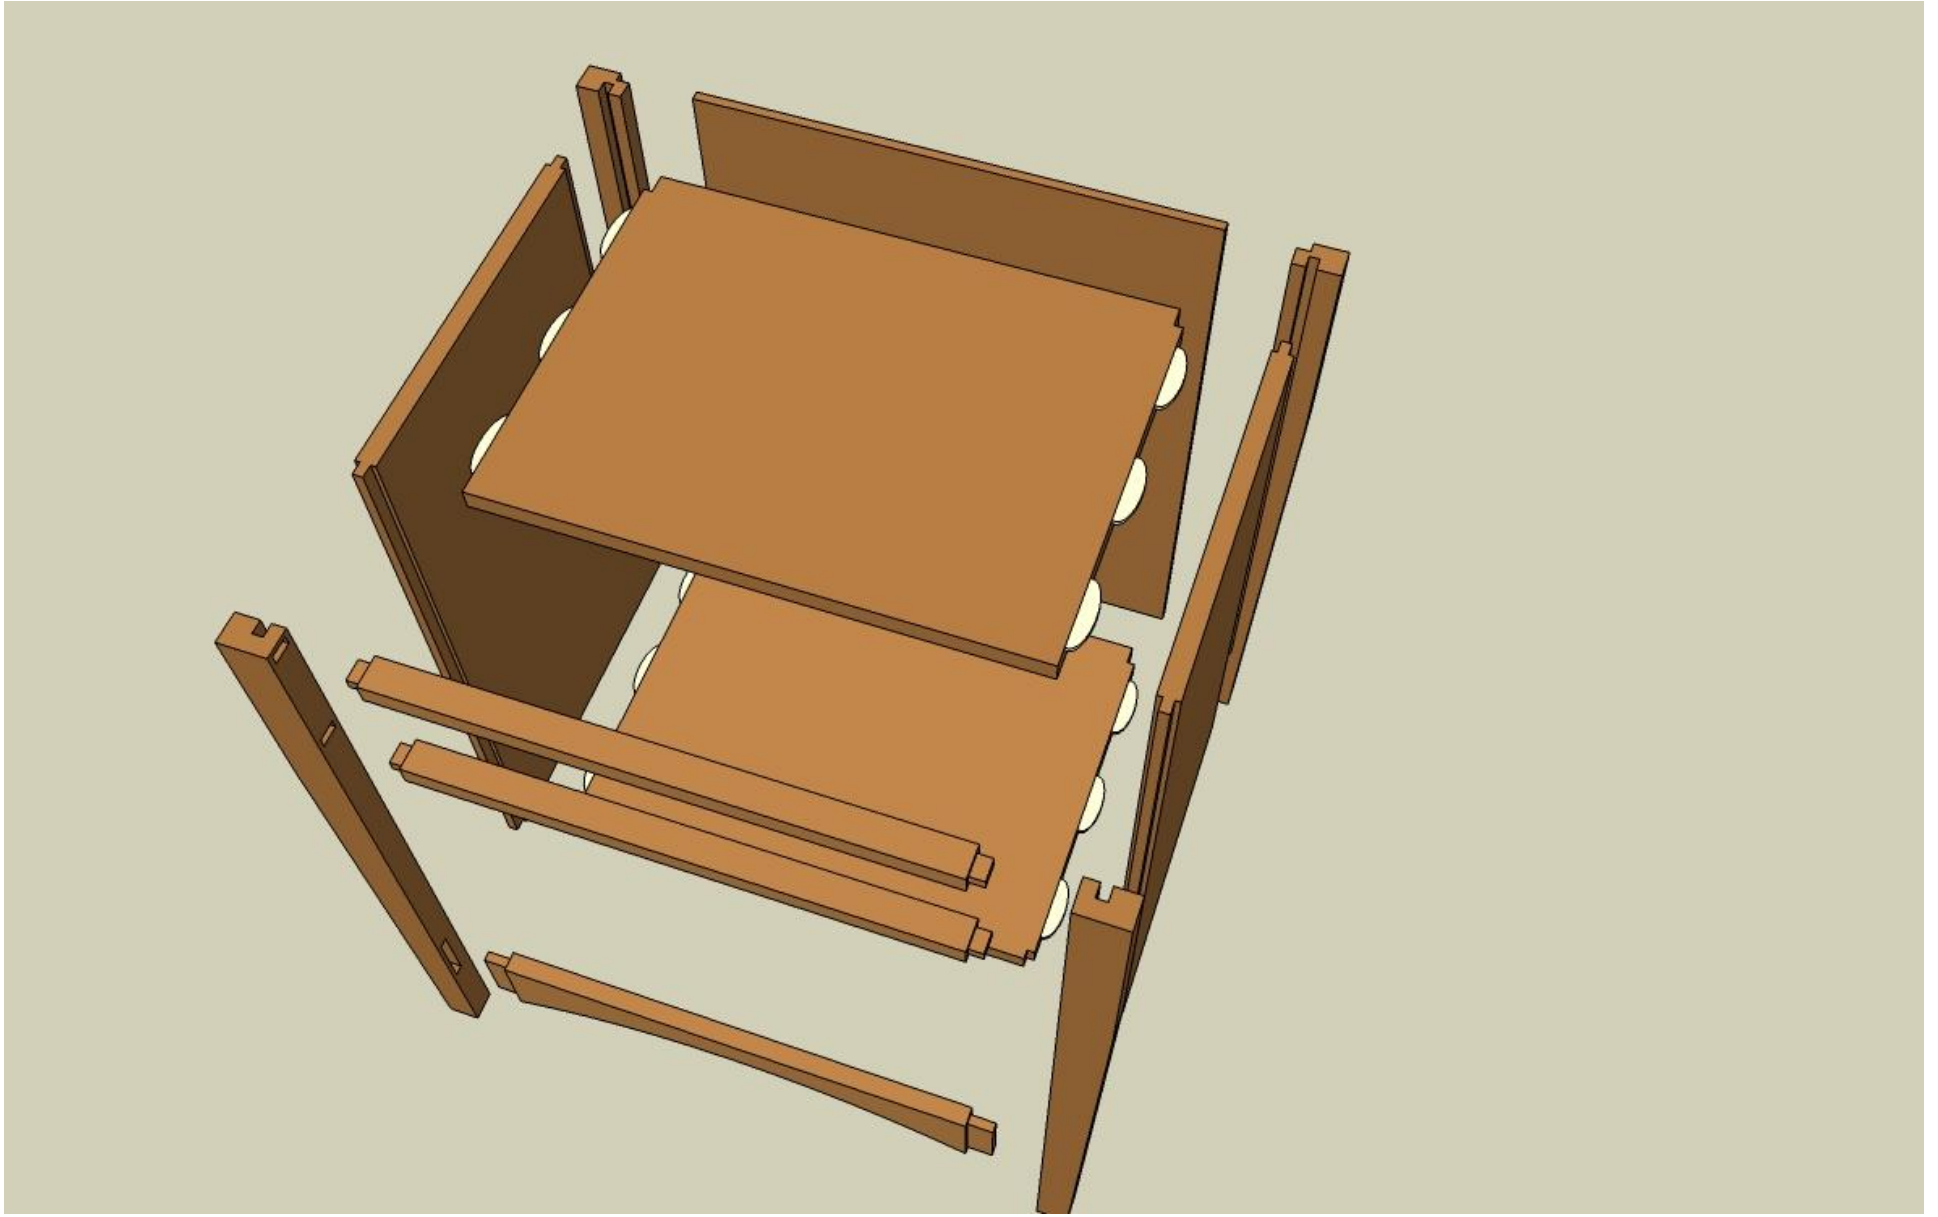

Stickley Style Night Stand by John W. Nixon

February 12, 2009

<http://www.EagleLakeWoodworking.com> © 2009