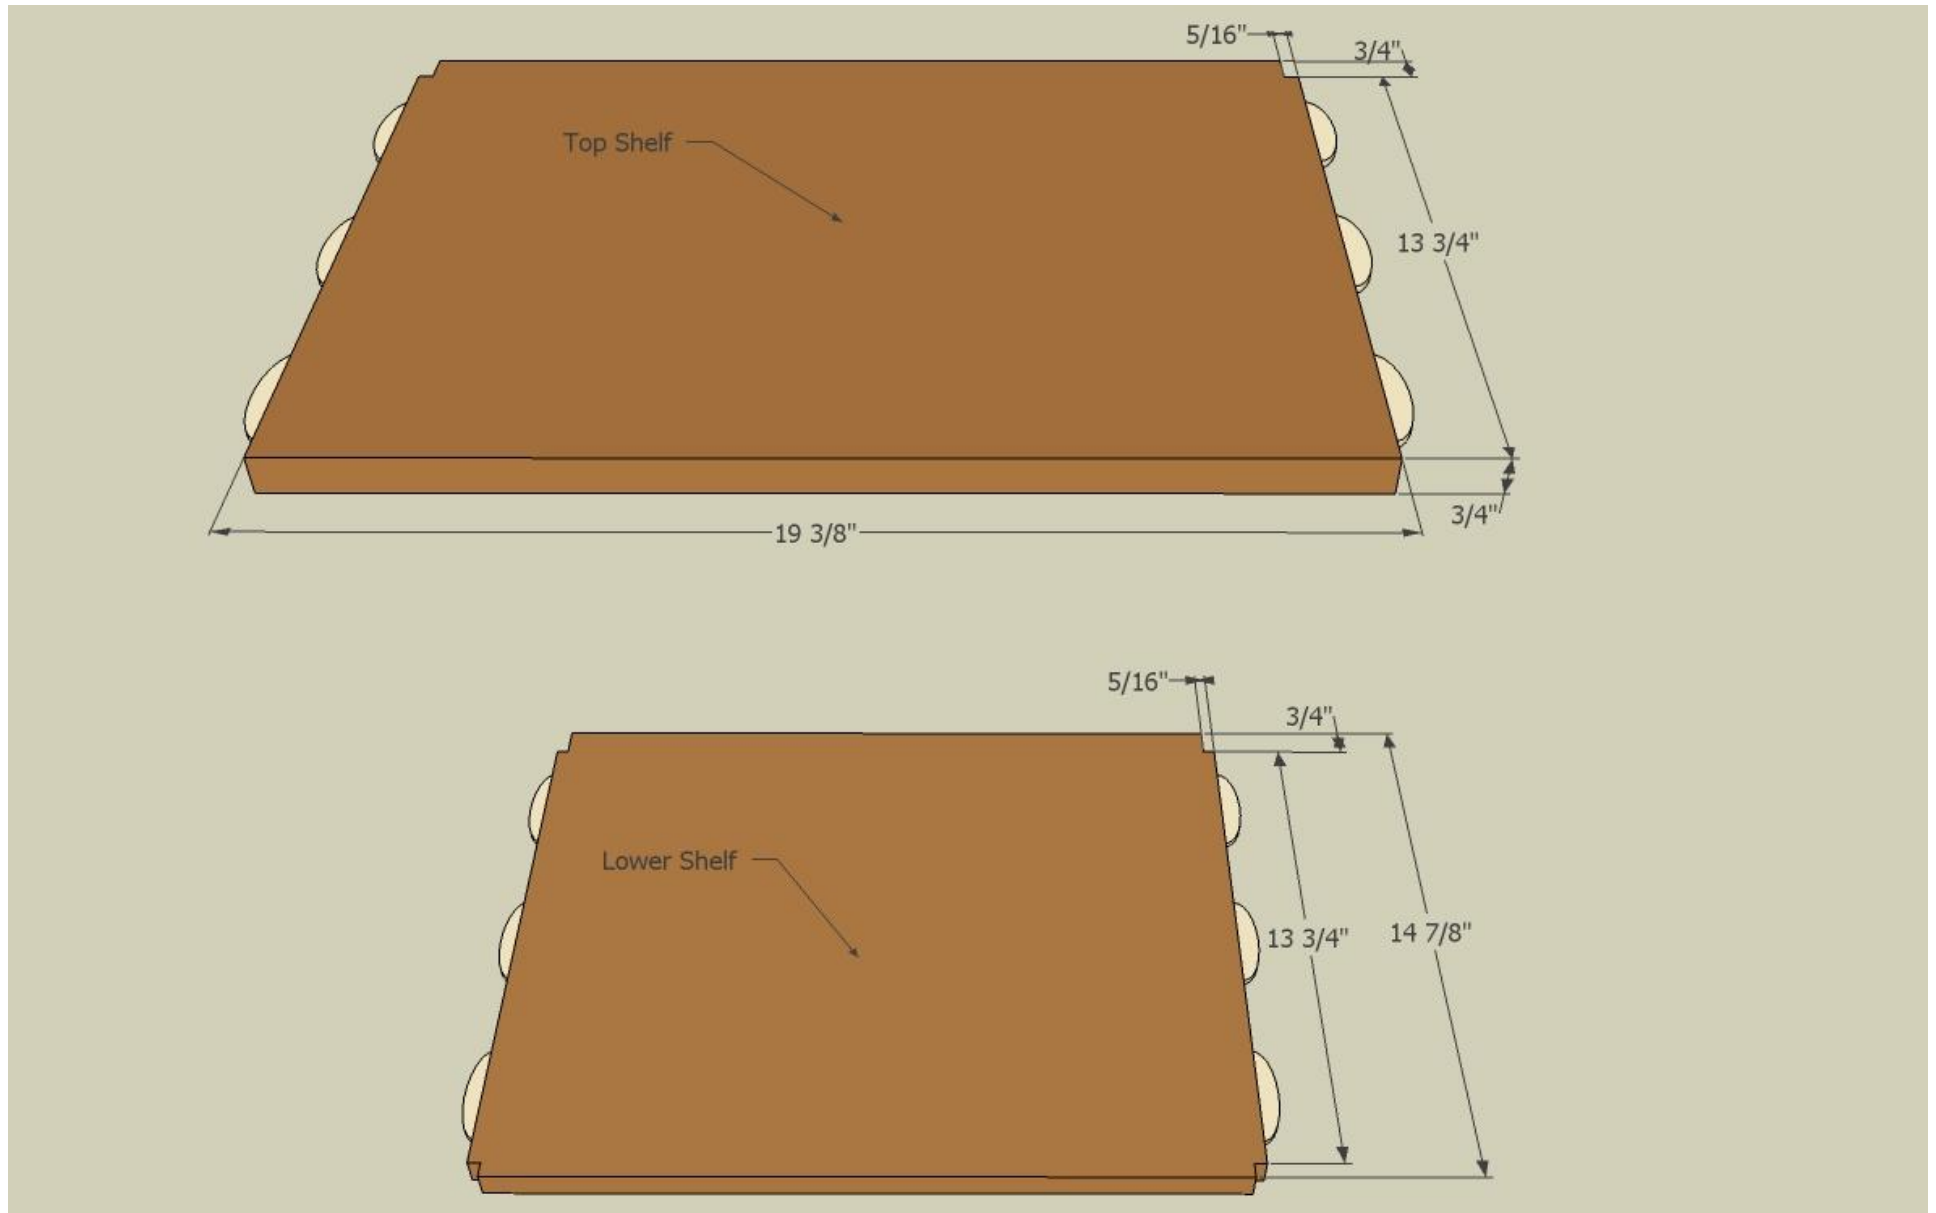

February 12, 2009

<http://www.EagleLakeWoodworking.com> © 2009

Stickley Style Night Stand by John W. Nixon

February 12, 2009

<http://www.EagleLakeWoodworking.com> © 2009

Stickley Style Night Stand by John W. Nixon