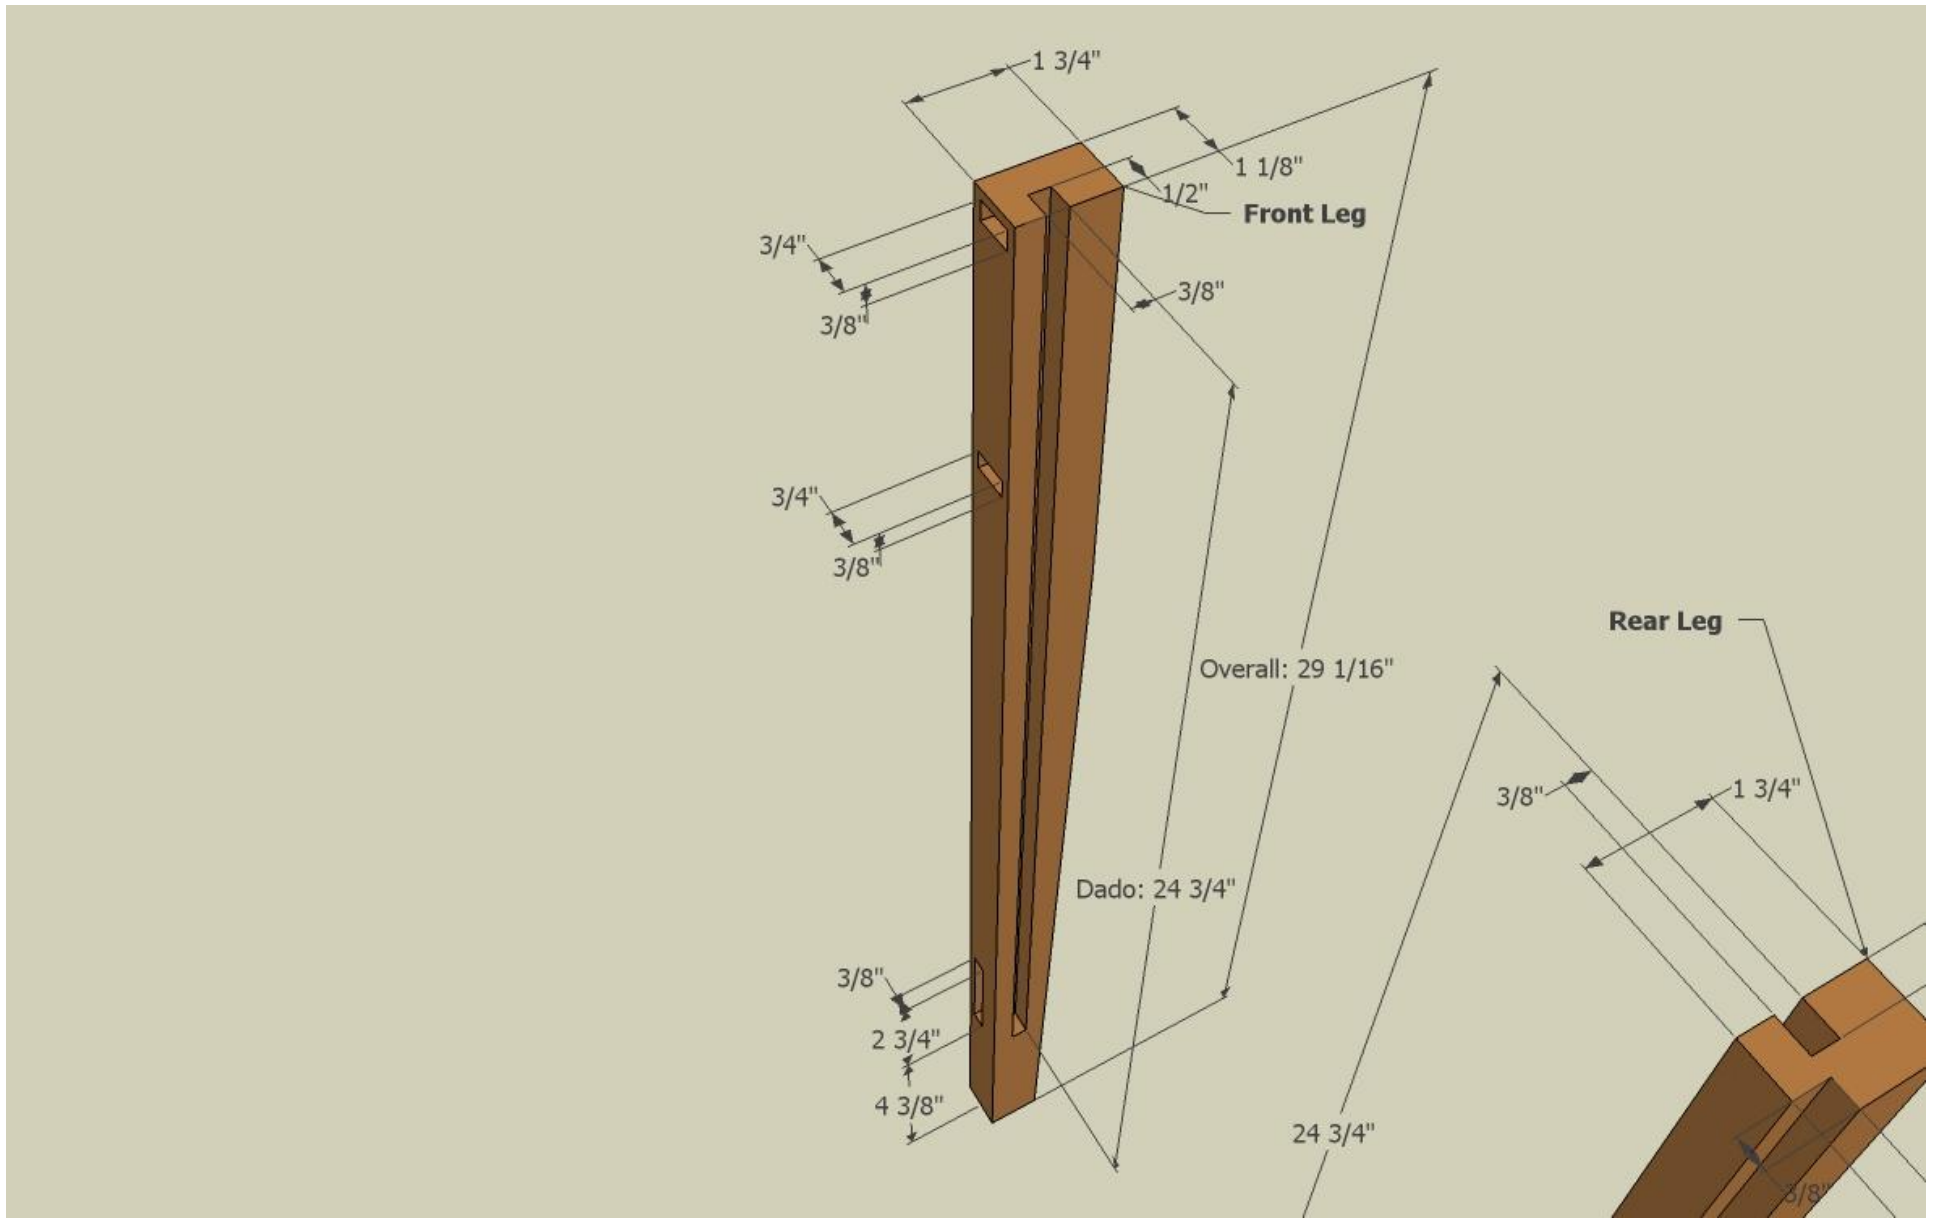

Stickley Style Night Stand by John W. Nixon

February 12, 2009

<http://www.EagleLakeWoodworking.com> © 2009

Stickley Style Night Stand by John W. Nixon

February 12, 2009

Stickley Style Night Stand by John W. Nixon