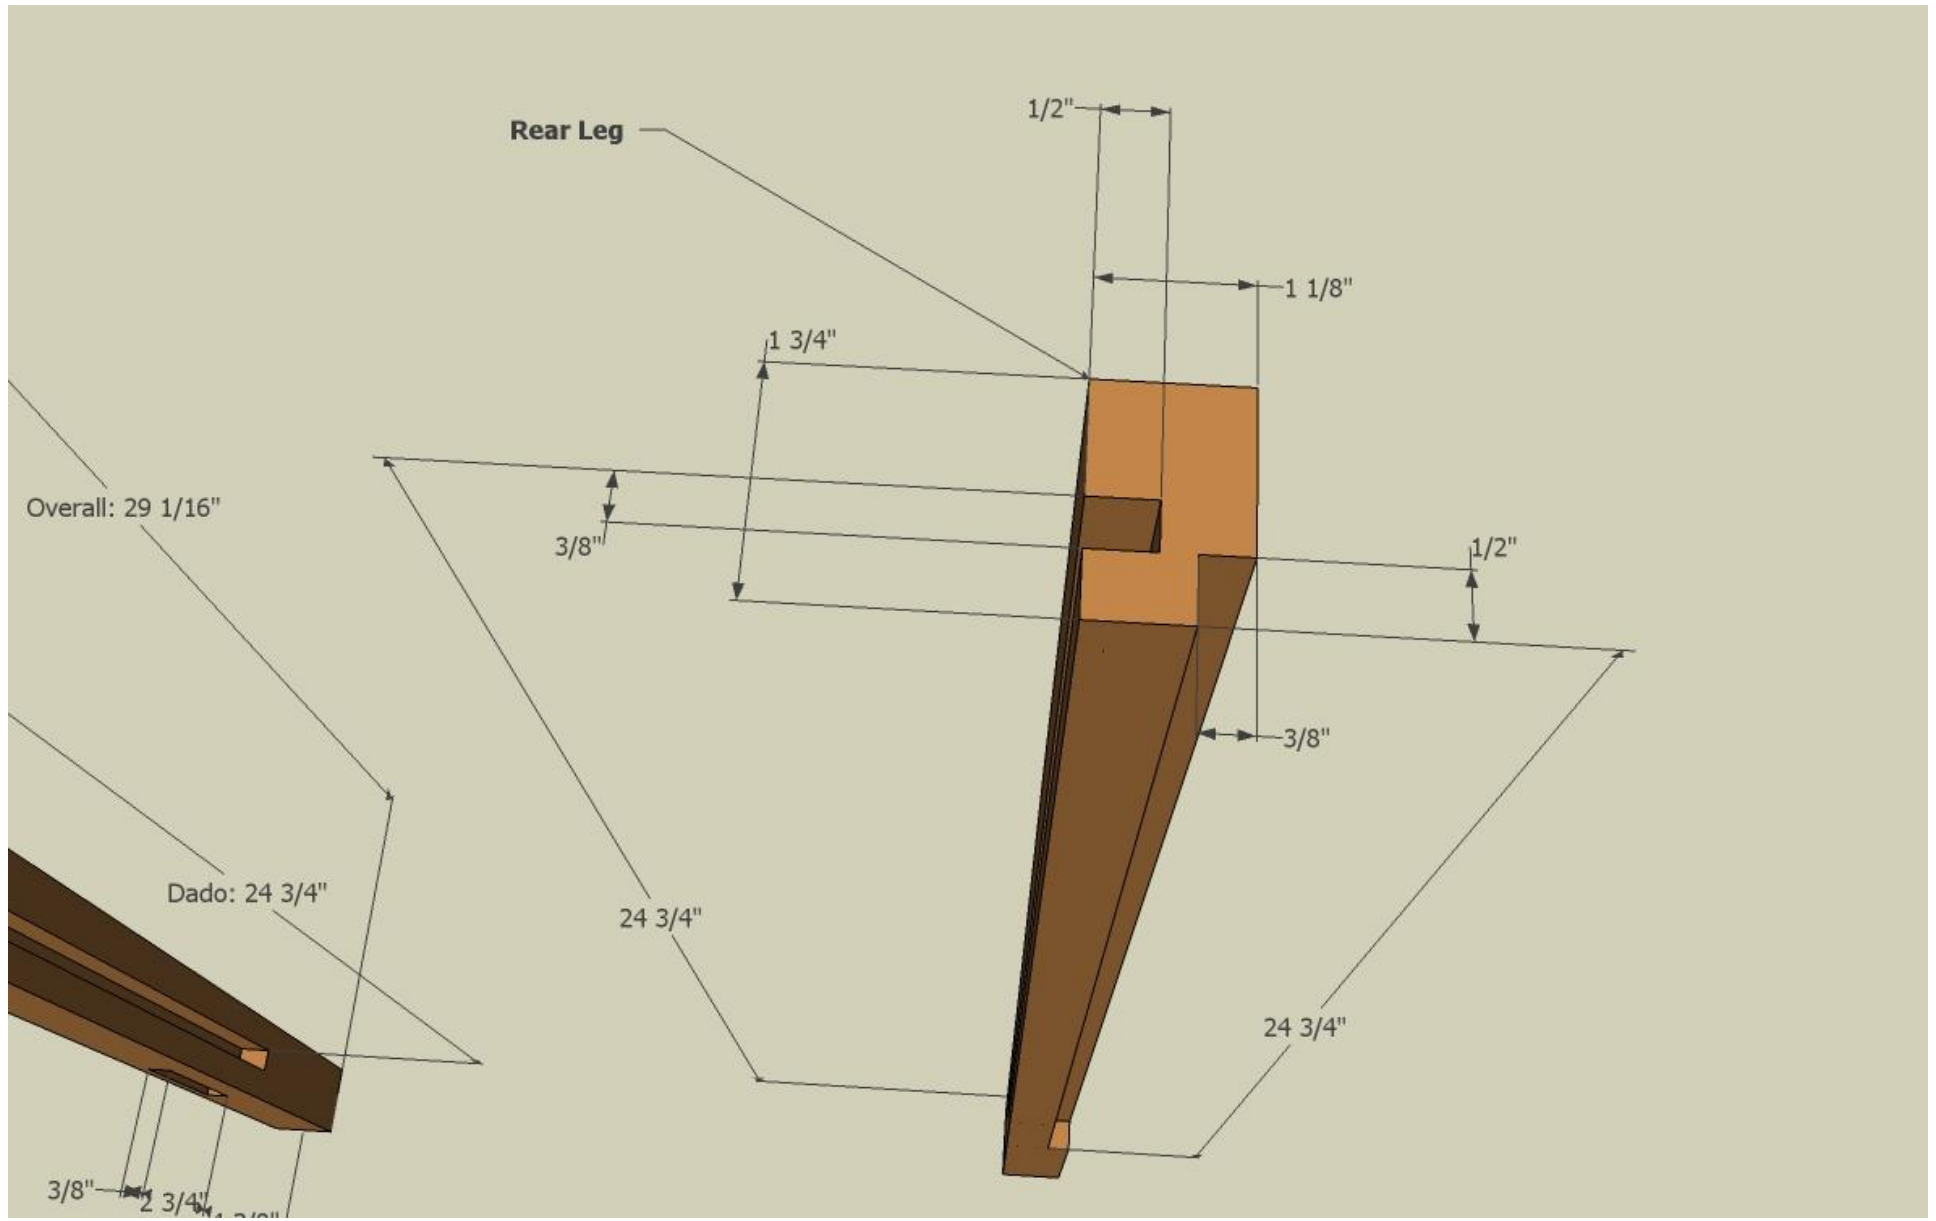

Stickley Style Night Stand by John W. Nixon

February 12, 2009

<http://www.EagleLakeWoodworking.com> © 2009